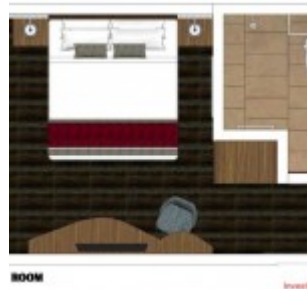

Deluxe Room
Horison
Jimbaran
Bali